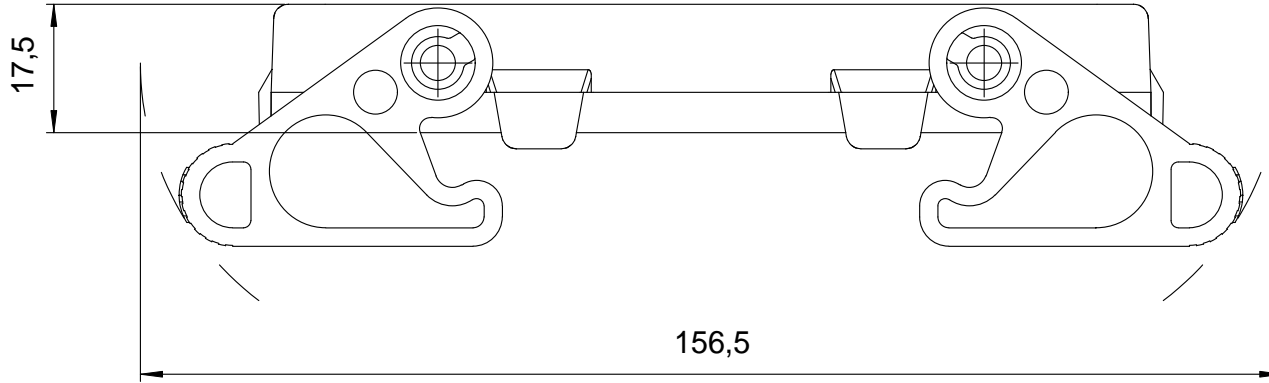

Diritti riservati

All rights reserved

dimensions in mm
Date 27/06/14
Sign Pezzimenti

CHCN 24 G

Cover with levers - LS-TYPE

Scale
1:1