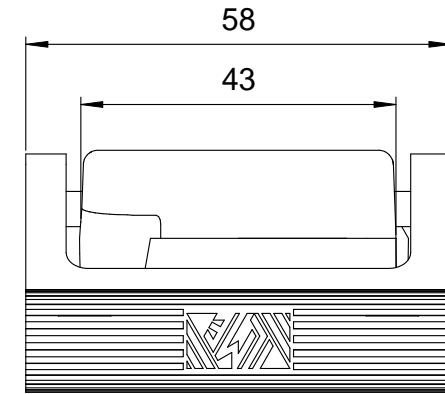

Diritti riservati

All rights reserved

dimensions in mm
Date 27/06/14
Sign Pezzimenti

CHCN 24 G

Cover with levers - LS-TYPE

Scale
1:1